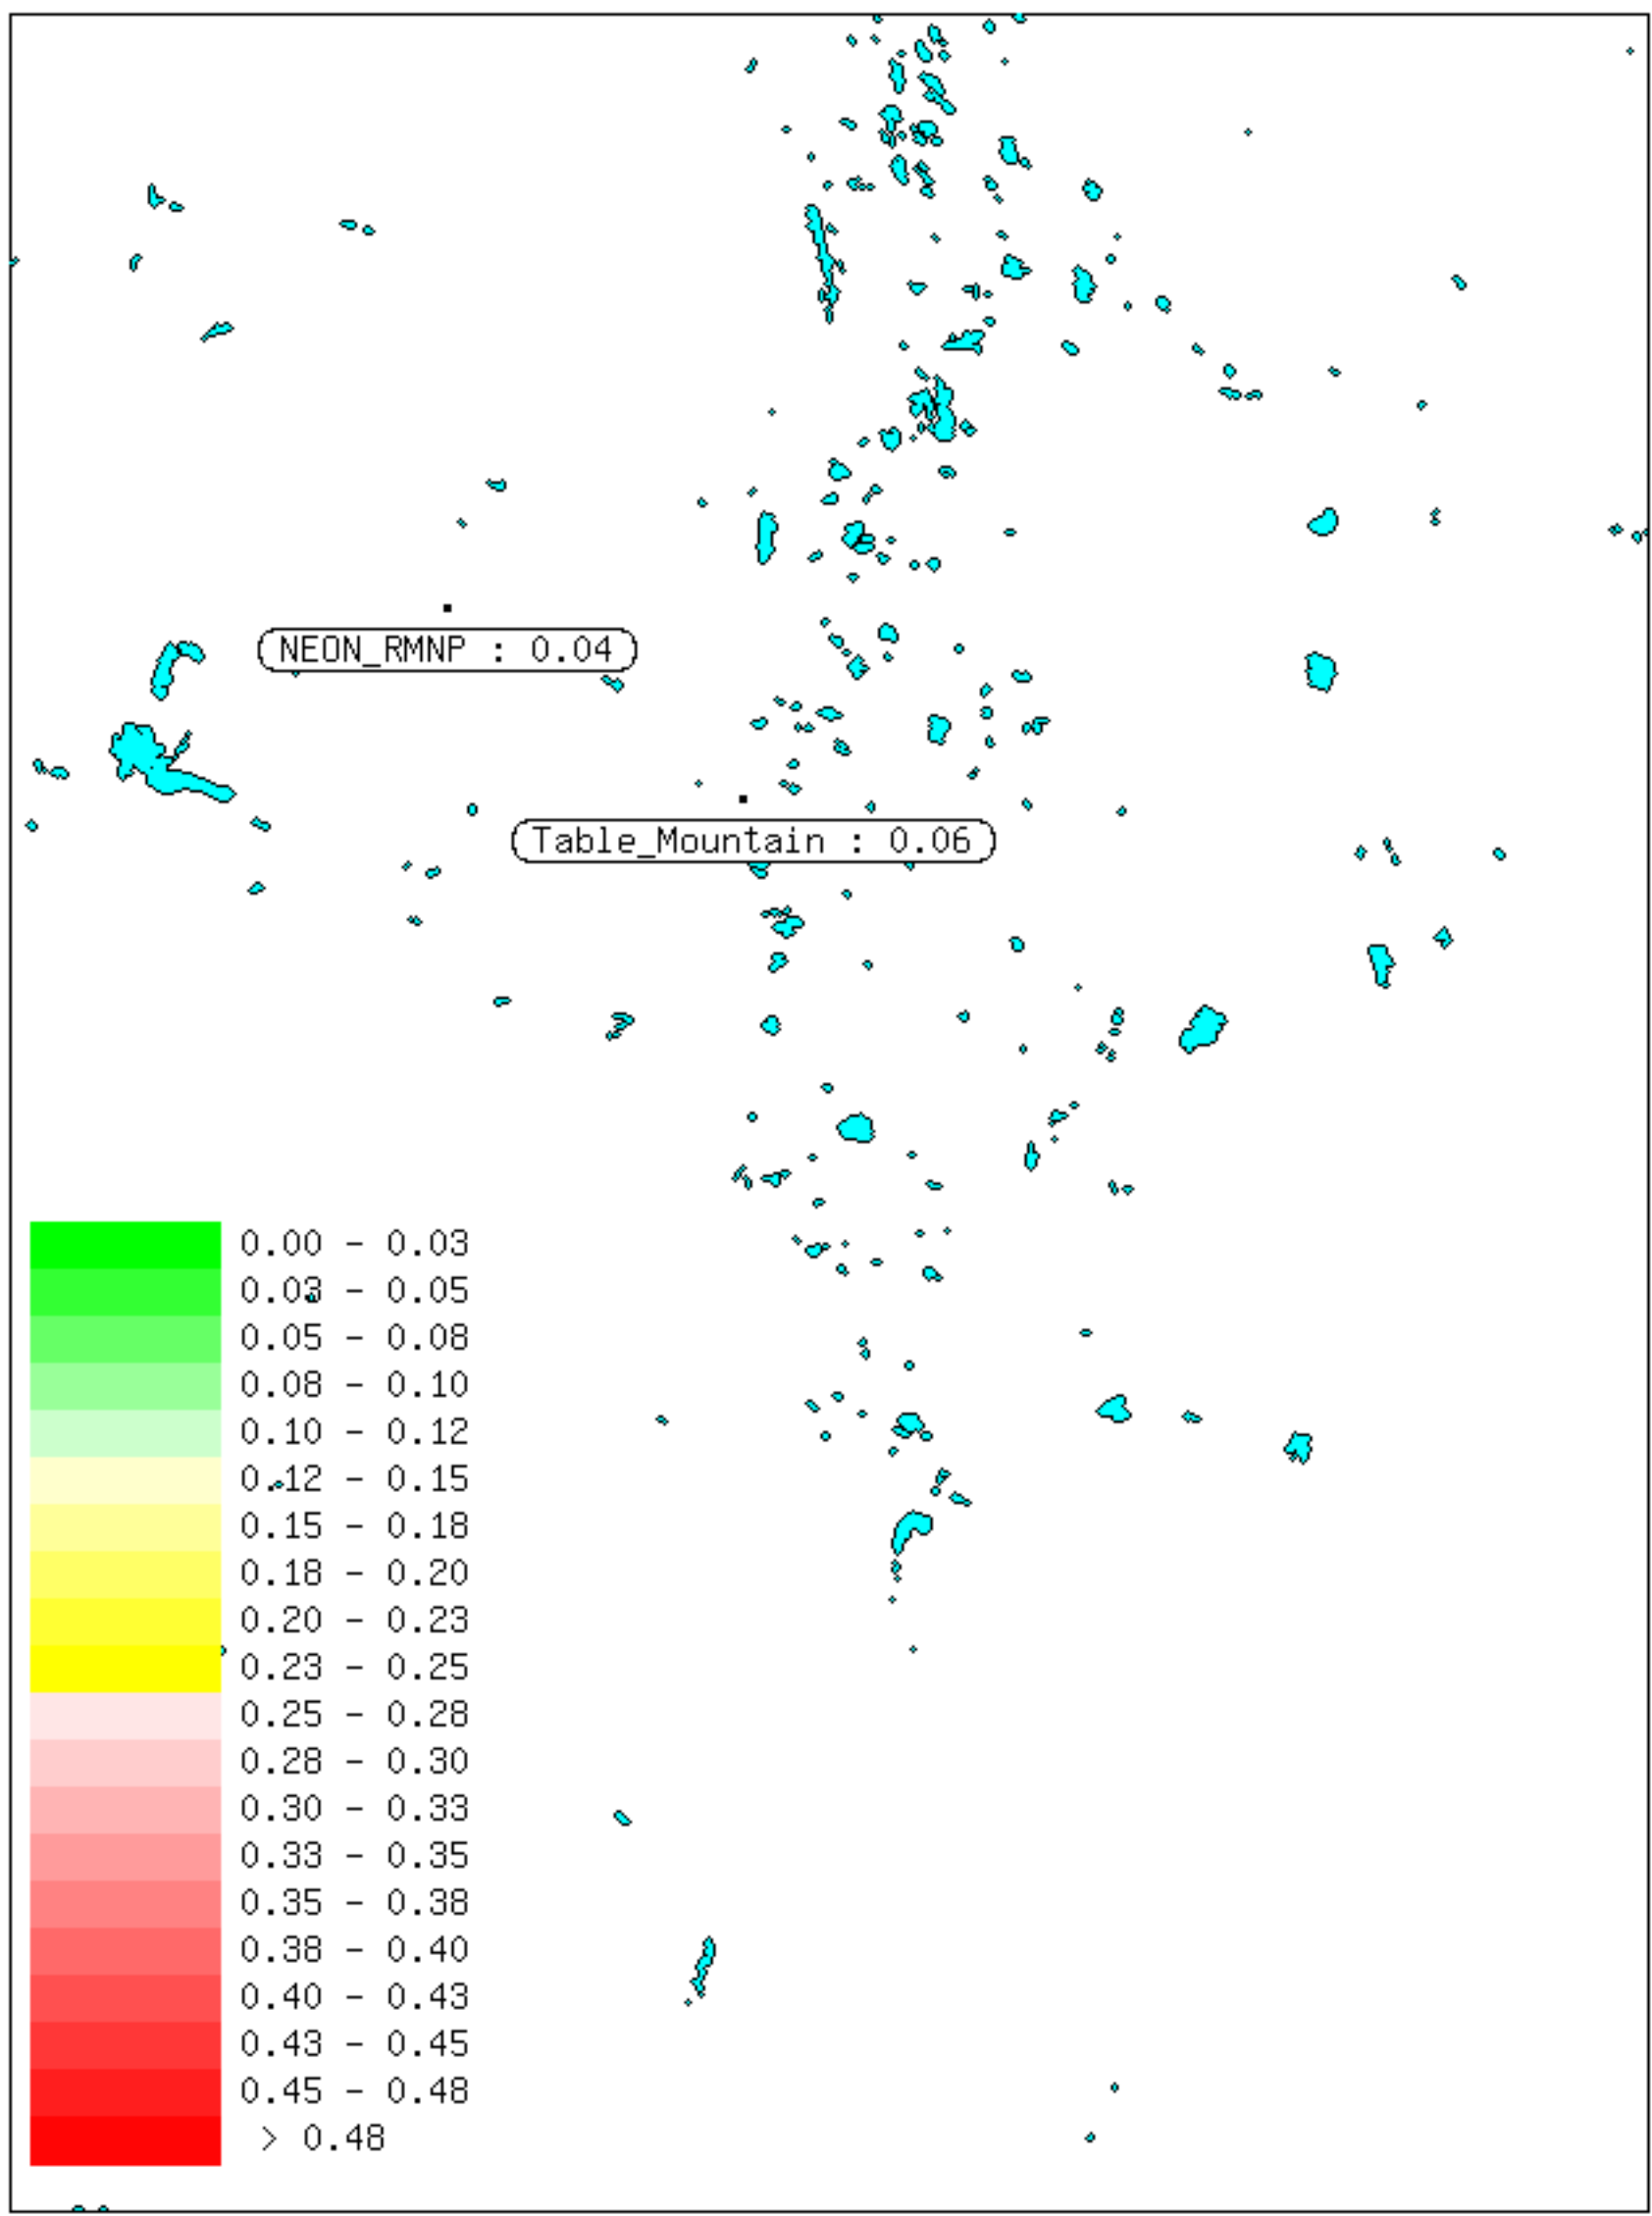

( N 40.7500, W 106.0000 )

( N 40.7500, W 104.3000 )

( N 39.0000, W 106.0000 )

( N 39.0000, W 104.3000 )

Profile Sites:

Site	Aot(500)	SDA(fine)	Water Vapor	Angstrom	SSA(440)	Reff
Table_Mountain	0.06	0.04	0.6	1.40	N/A	0.135
NEON_Sterling	0.04	0.02	0.7	1.40	N/A	N/A
NEON_RMNP	0.04	0.03	0.5	1.34	N/A	N/A