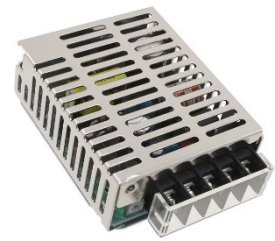

Control Box and connector panel

Sensor Head and Collimator

Sensor Head Cable

Robot (control arm)

Robot Base

Wet Sensor

PC Cable

Small Solar Panel 9 Watt 18 Volt

External Battery (12V 12Amp Hr.) and Cable

AC Adapter

USB Adapter

GPS Antenna

GSM Antenna

Surge Protector

Netbook

Site Tools

Deployment Case
Exterior Dimensions (HxWxD):
46cm x 67cm x 35cm

Transmitter Battery
(12V 18Amp Hr.)

Power Supply

YAGI Antenna

Cone Antenna

Charge Controllers

Large Solar Panel 17
Watt 18 Volt

Satlink

Swap-out Case
Exterior Dimensions (HxWxD):
50cm x 40cm x 19cm

Cimel Flight Case
Exterior Dimensions (HxWxD):
61cm x 48cm x 33cm

Internal Battery

Standard (Mini) SIM Card
15 x 25 mm

Tripod