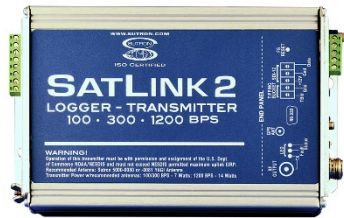

Control Box and connector panel

Sensor Head and Collimator

Sensor Head Cable

Robot (control arm)

Robot Base

Wet Sensor

PC Cable

Small Solar Panel 9 Watt 18 Volt

Deployment Case
Exterior Dimensions (HxWxD):
46cm x 67cm x 35cm

Transmitter Battery
(12V 18Amp Hr.)

Power Supply

YAGI Antenna

Cone Antenna

Charge Controllers

Large Solar Panel 17
Watt 18 Volt

Satlink

Swap-out Case
Exterior Dimensions (HxWxD):
50cm x 40cm x 19cm

Cimel Flight Case
Exterior Dimensions (HxWxD):
61cm x 48cm x 33cm

Internal Battery

Standard (Mini) SIM Card
15 x 25 mm

Tripod