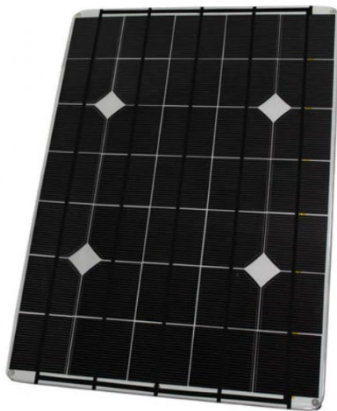

Deployment Case
Exterior Dimensions (HxWxD):
46cm x 67cm x 35cm

Transmitter Battery
(12V 18Amp Hr.)

Power Supply

YAGI Antenna

Cone Antenna

Charge Controllers

Large Solar Panel 17
Watt 18 Volt

Satlink

Swap-out Case
Exterior Dimensions (HxWxD):
50cm x 40cm x 19cm

Cimel Flight Case
Exterior Dimensions (HxWxD):
61cm x 48cm x 33cm

Internal Battery

Standard (Mini) SIM Card
15 x 25 mm

Tripod