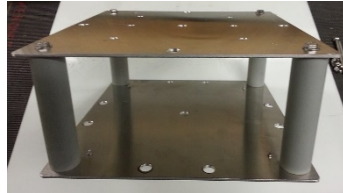

Control Box and connector panel

Sensor Head and Collimator

Sensor Head Cable

Robot (control arm)

Robot Base

Wet Sensor

PC Cable

Small Solar Panel 9 Watt 18 Volt

Deployment Case
Exterior Dimensions (HxWxD):
46cm x 67cm x 35cm

Transmitter Battery
(12V 18Amp Hr.)

Power Supply

YAGI Antenna

Cone Antenna

Charge Controllers

Large Solar Panel 17
Watt 18 Volt

Satlink

Swap-out Case
Exterior Dimensions (HxWxD):
50cm x 40cm x 19cm

Cimel Flight Case
Exterior Dimensions (HxWxD):
61cm x 48cm x 33cm

Internal Battery

Standard (Mini) SIM Card
15 x 25 mm

Tripod