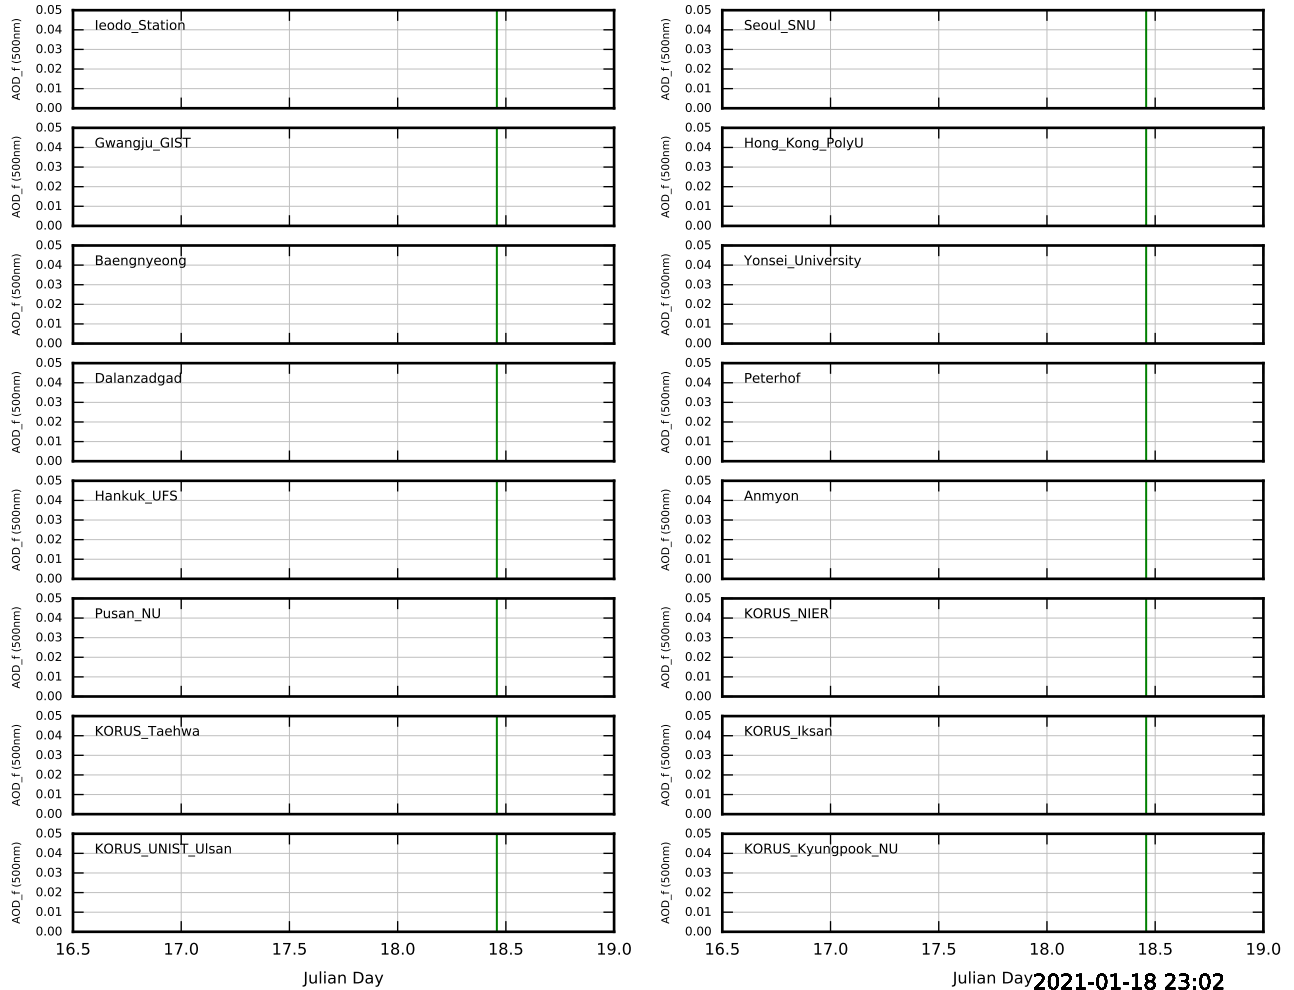

# AERONET Level 1.5 Fine Mode AOD (500nm) from SDA

## Current Day (green line) and Two Preceding Days