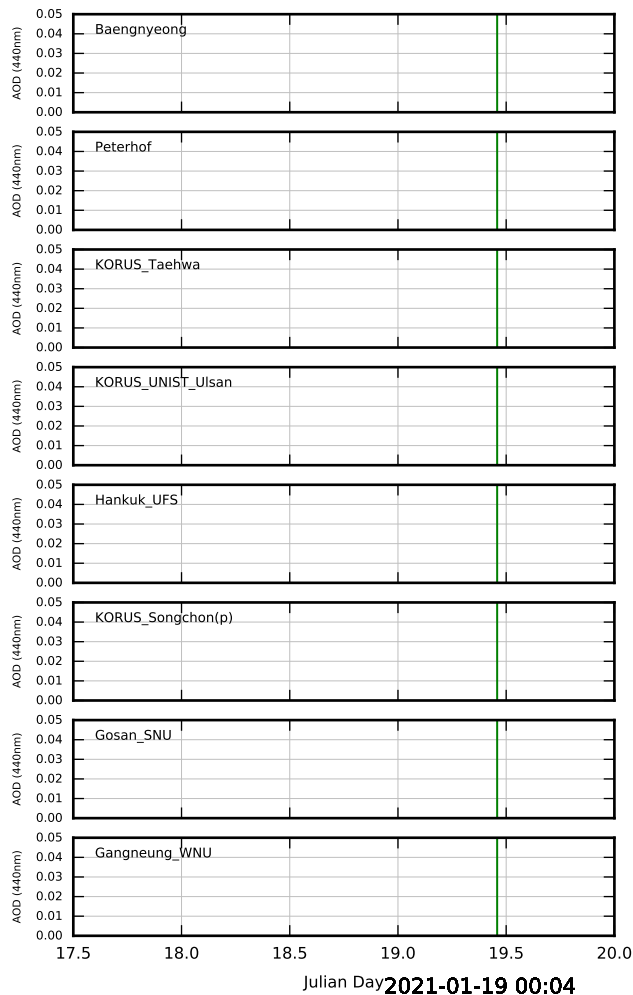

AERONET Level 1.5 Aerosol Optical Depth (440nm) Current Day (green line) and Two Preceding Days

AERONET Level 1.5 Aerosol Optical Depth (440nm) Current Day (green line) and Two Preceding Days