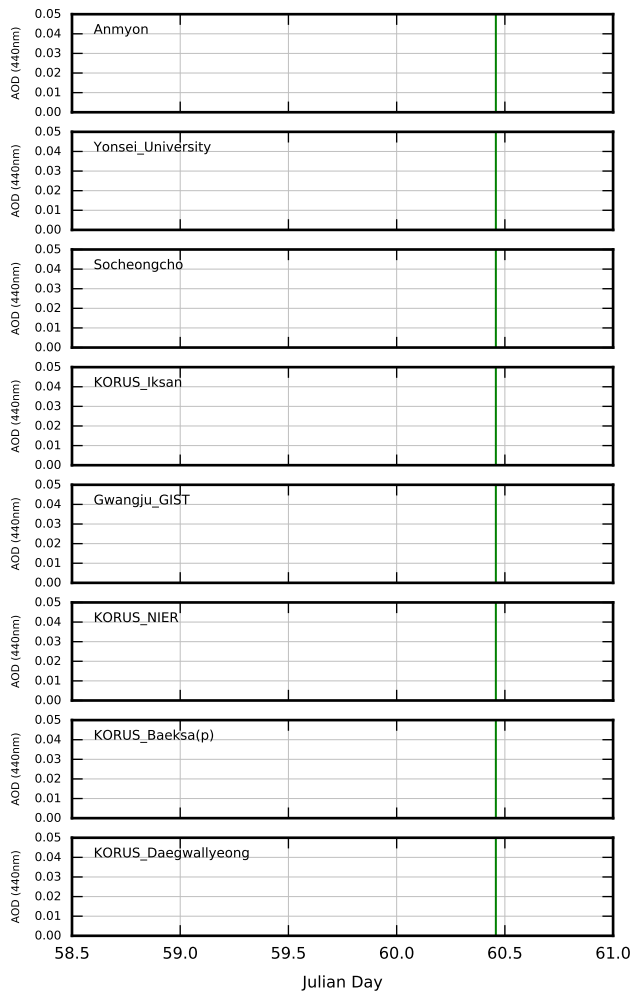

# AERONET Level 1.5 Aerosol Optical Depth (440nm) Current Day (green line) and Two Preceding Days