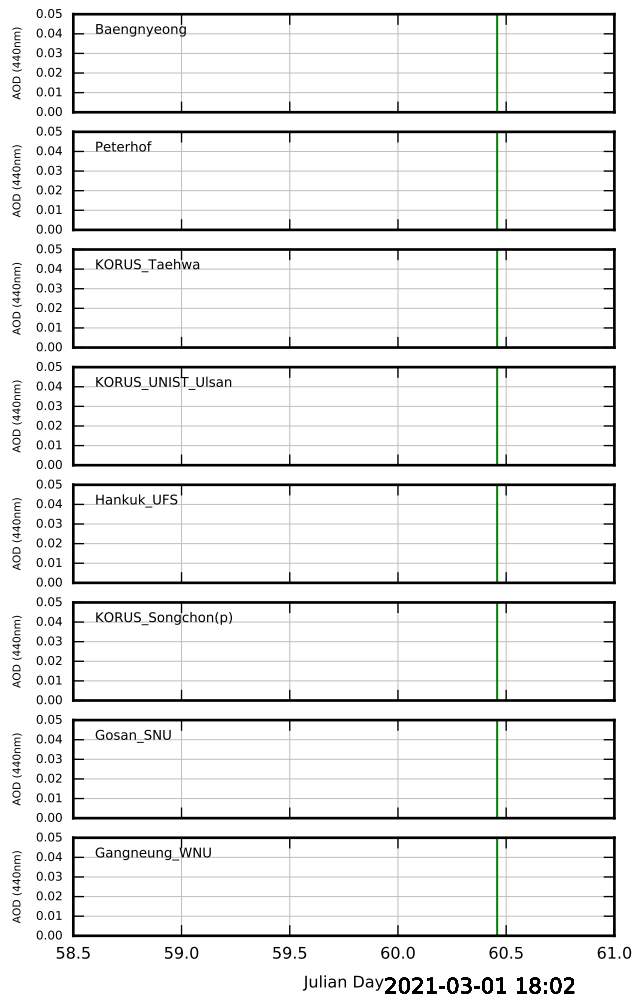

# AERONET Level 1.5 Aerosol Optical Depth (440nm) Current Day (green line) and Two Preceding Days