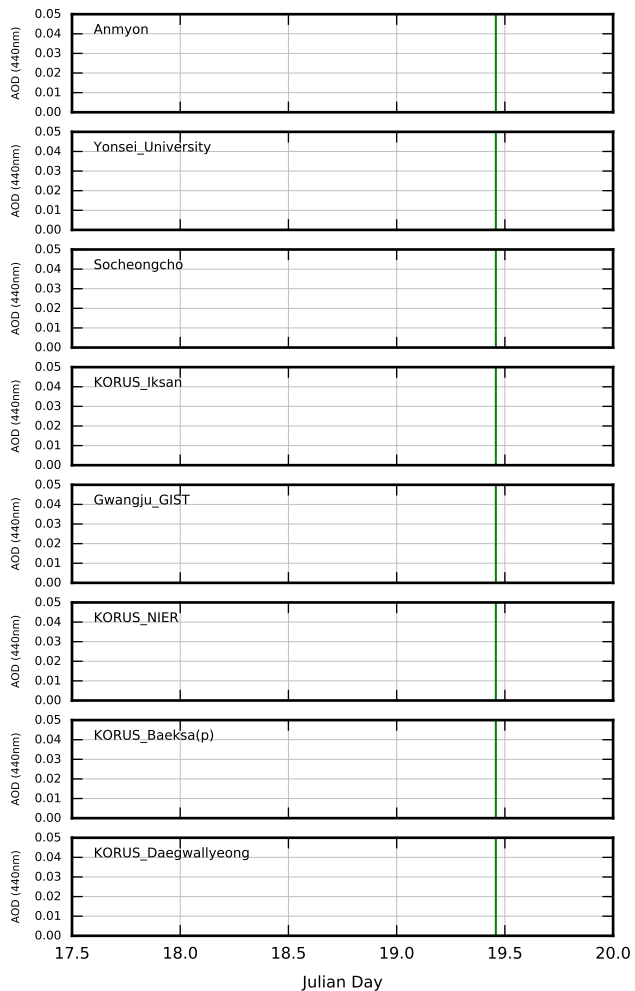

AERONET Level 1.5 Aerosol Optical Depth (440nm) Current Day (green line) and Two Preceding Days

AERONET Level 1.5 Aerosol Optical Depth (440nm) Current Day (green line) and Two Preceding Days